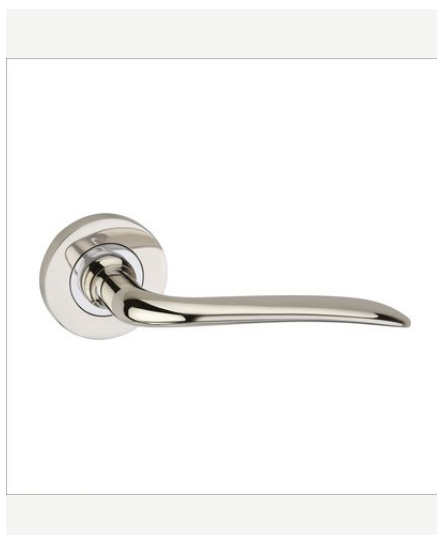

ZINC MORTICE HANDLES

Rose Series — Continued

IB510
On Rose

IB511
On Rose

IB512
On Rose

IB513
On Rose

IB514
On Rose

IB515
On Rose

IB516
On Rose

IB517
On Rose

IB518
On Rose

BRASS COLLECTION

Pull Handles & Door Knockers

BRASS PULL HANDLES

IB431

IB432