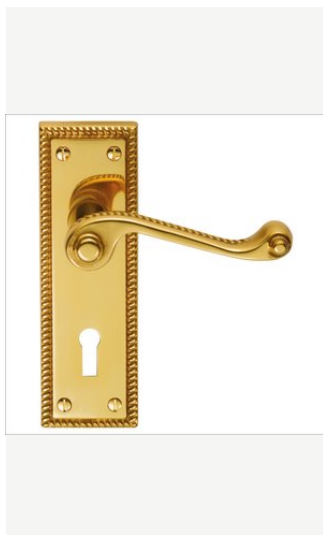

NORA
On Plate

JOON
On Rose

JOON
On Plate

MORTICE HANDLES

Glory - Neon - Octa - Optic

GLORY

NEON

OCTA

OPTIC

MORTICE LOCK
Body Assembly

MORTICE LOCK
Internal View

ZINC MORTICE HANDLES

Plate Series

IB401
On Plate

IB402
On Plate

IB403
On Plate

IB404
On Plate

IB406
On Plate

IB407
On Plate

IB408
On Plate

IB409
On Plate

ZINC MORTICE HANDLES

Rose Series

IB501
On Rose