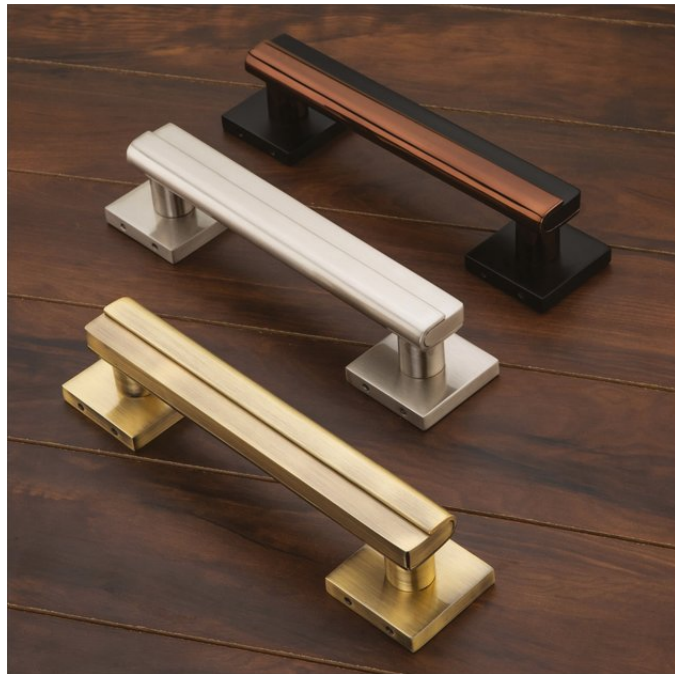

DOLBEAR
Satin Black Finish

DOLBEAR
Rose Gold Finish

FLEX
Premium Door Kit

PULL HANDLES

Neno & Octa Series

NENO
Pull Handle

OCTA
Satin Nickel

OCTA
Antique Brass

OCTA
Rose Gold

RUDRA
Antique Brass

RUDRA
Satin Nickel

RUDRA
Rose Gold

RUDRA
Black Nickel

MORTICE HANDLES

Nora & Joon Series

NORA
On Rose