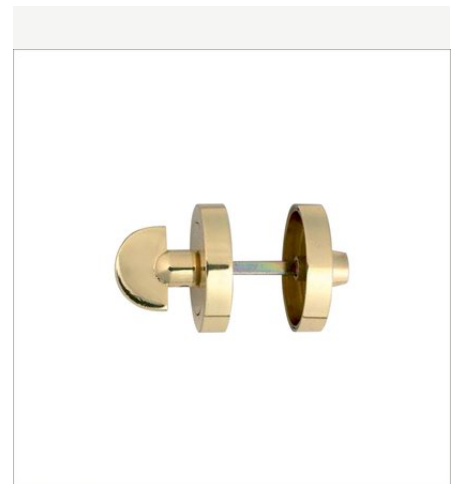

ZINC MORTICE HANDLES

Rose Series — Continued

IB510
On Rose

IB511
On Rose

IB512
On Rose

IB513
On Rose

IB514
On Rose

IB515
On Rose

IB516
On Rose

IB517
On Rose

IB518
On Rose

BRASS COLLECTION

Pull Handles & Door Knockers

BRASS PULL HANDLES

IB431

IB432