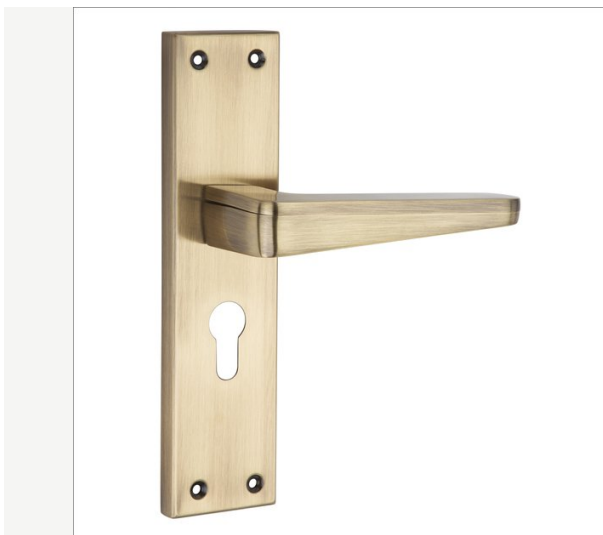

DOLBEAR
Satin Black Finish

DOLBEAR
Rose Gold Finish

FLEX
Premium Door Kit

PULL HANDLES

Neno & Octa Series

NENO
Pull Handle

OCTA
Satin Nickel

OCTA
Antique Brass

OCTA
Rose Gold

RUDRA
Antique Brass

RUDRA
Satin Nickel

RUDRA
Rose Gold

RUDRA
Black Nickel

MORTICE HANDLES

Nora & Joon Series

NORA
On Rose

NORA
On Plate

JOON
On Rose

JOON
On Plate

MORTICE HANDLES

Glory - Neon - Octa - Optic

GLORY

NEON

OCTA

OPTIC

MORTICE LOCK
Body Assembly

MORTICE LOCK
Internal View

ZINC MORTICE HANDLES

Plate Series

IB401
On Plate

IB402
On Plate

IB403
On Plate