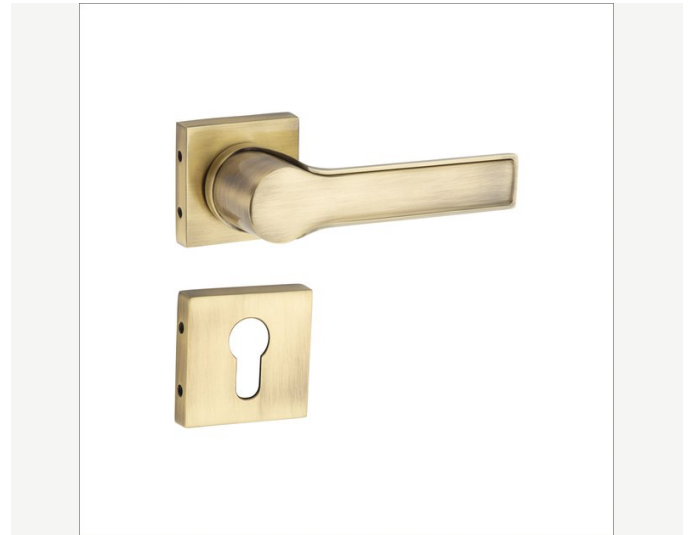

DOLBEAR
Satin Black Finish

DOLBEAR
Rose Gold Finish

FLEX
Premium Door Kit

PULL HANDLES

Neno & Octa Series

NENO
Pull Handle

OCTA
Satin Nickel

OCTA
Antique Brass

OCTA
Rose Gold

RUDRA
Antique Brass

RUDRA
Satin Nickel

RUDRA
Rose Gold

RUDRA
Black Nickel

MORTICE HANDLES

Nora & Joon Series

NORA
On Rose

NORA
On Plate

JOON
On Rose

JOON
On Plate

MORTICE HANDLES

Glory - Neon - Octa - Optic

GLORY

NEON

OCTA

OPTIC

MORTICE LOCK
Body Assembly

MORTICE LOCK
Internal View

ZINC MORTICE HANDLES

Plate Series

IB401
On Plate

IB402
On Plate

IB403
On Plate