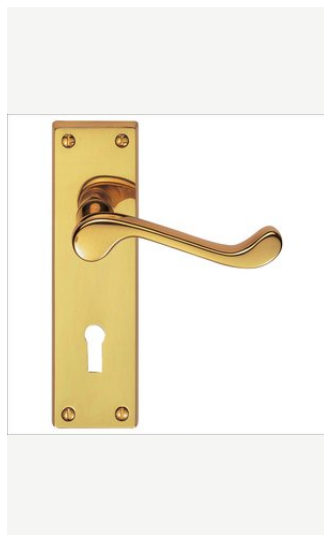

NORA
On Plate

JOON
On Rose

JOON
On Plate

MORTICE HANDLES

Glory - Neon - Octa - Optic

GLORY

NEON

OCTA

OPTIC

MORTICE LOCK
Body Assembly

MORTICE LOCK
Internal View

ZINC MORTICE HANDLES

Plate Series

IB401
On Plate

IB402
On Plate

IB403
On Plate

IB404
On Plate

IB406
On Plate

IB407
On Plate

IB408
On Plate

IB409
On Plate

ZINC MORTICE HANDLES

Rose Series

IB501
On Rose