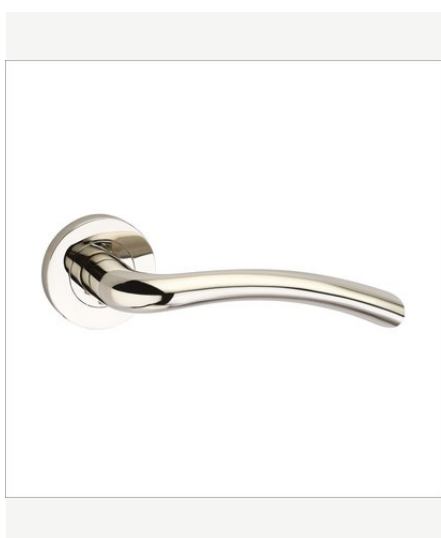

ZINC MORTICE HANDLES

Rose Series — Continued

IB510
On Rose

IB511
On Rose

IB512
On Rose

IB513
On Rose

IB514
On Rose

IB515
On Rose

IB516
On Rose

IB517
On Rose

IB518
On Rose

BRASS COLLECTION

Pull Handles & Door Knockers

BRASS PULL HANDLES

IB431

IB432