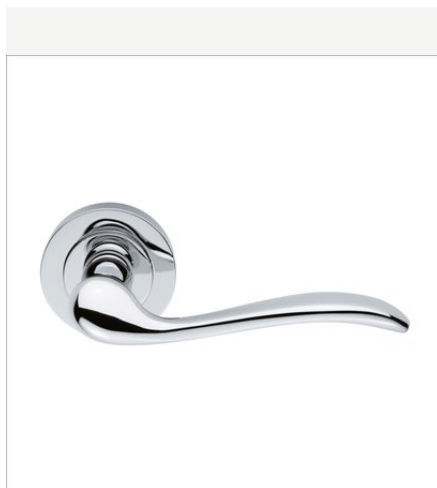

IB404
On Plate

IB406
On Plate

IB407
On Plate

IB408
On Plate

IB409
On Plate

ZINC MORTICE HANDLES

Rose Series

IB501
On Rose