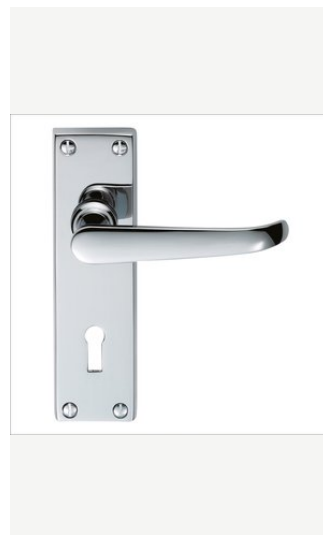

OPTIC

MORTICE LOCK
Body Assembly

MORTICE LOCK
Internal View

ZINC MORTICE HANDLES

Plate Series

IB401
On Plate

IB402
On Plate

IB403
On Plate