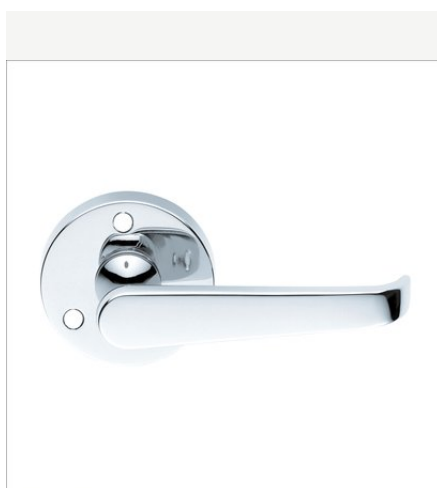

IB505
On Rose