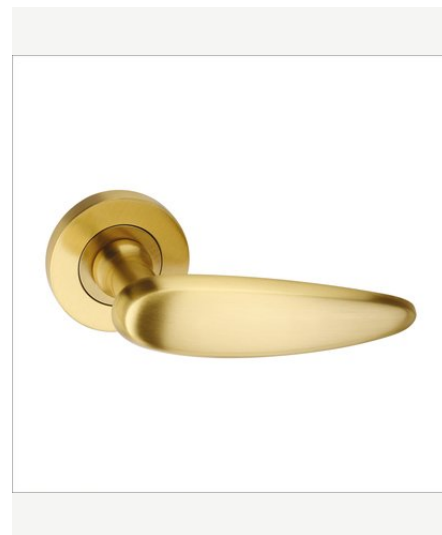

ZINC MORTICE HANDLES

Rose Series — Continued

IB510
On Rose

IB511
On Rose

IB512
On Rose

IB513
On Rose

IB514
On Rose

IB515
On Rose

IB516
On Rose

IB517
On Rose

IB518
On Rose

BRASS COLLECTION

Pull Handles & Door Knockers

BRASS PULL HANDLES

IB431

IB432