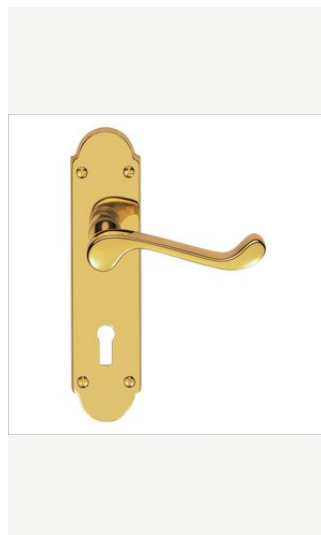

OPTIC

MORTICE LOCK
Body Assembly

MORTICE LOCK
Internal View

ZINC MORTICE HANDLES

Plate Series

IB401
On Plate

IB402
On Plate

IB403
On Plate