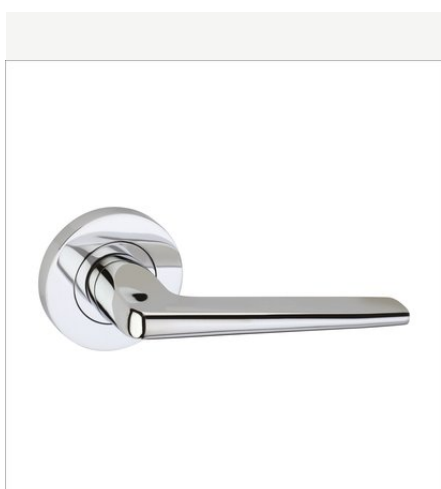

IB404
On Plate

IB406
On Plate

IB407
On Plate

IB408
On Plate

IB409
On Plate

ZINC MORTICE HANDLES

Rose Series

IB501
On Rose

IB502
On Rose

IB503
On Rose

IB504
On Rose

IB505
On Rose

IB506
On Rose

IB507
On Rose

IB508
On Rose

IB509
On Rose