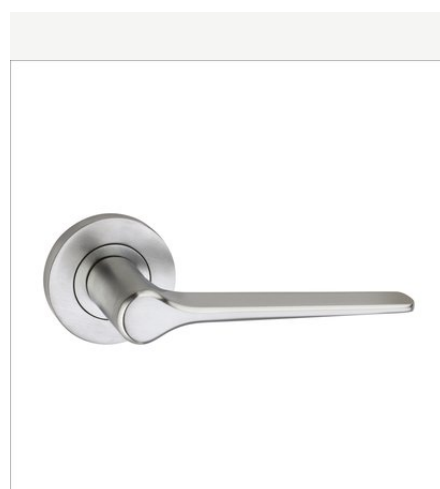

IB404
On Plate

IB406
On Plate

IB407
On Plate

IB408
On Plate

IB409
On Plate

ZINC MORTICE HANDLES

Rose Series

IB501
On Rose

IB502
On Rose

IB503
On Rose

IB504
On Rose

IB505
On Rose

IB506
On Rose

IB507
On Rose

IB508
On Rose

IB509
On Rose