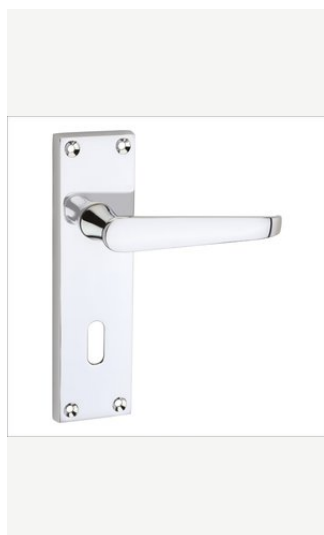

OPTIC

MORTICE LOCK
Body Assembly

MORTICE LOCK
Internal View

ZINC MORTICE HANDLES

Plate Series

IB401
On Plate

IB402
On Plate

IB403
On Plate

IB404
On Plate

IB406
On Plate

IB407
On Plate

IB408
On Plate

IB409
On Plate

ZINC MORTICE HANDLES

Rose Series

IB501
On Rose