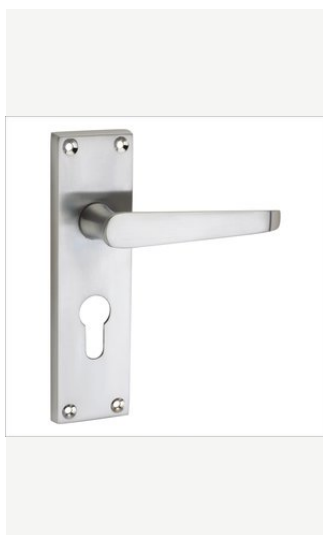

IB406
On Plate