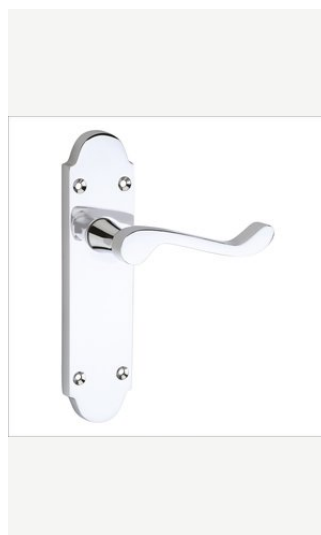

IB408
On Plate