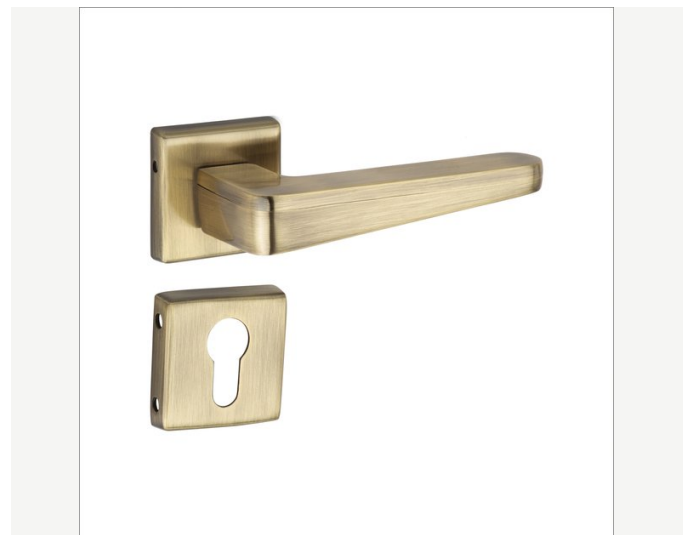

DOLBEAR
Satin Black Finish

DOLBEAR
Rose Gold Finish

FLEX
Premium Door Kit

PULL HANDLES

Neno & Octa Series

NENO
Pull Handle

OCTA
Satin Nickel

OCTA
Antique Brass

OCTA
Rose Gold

RUDRA
Antique Brass

RUDRA
Satin Nickel

RUDRA
Rose Gold

RUDRA
Black Nickel

MORTICE HANDLES

Nora & Joon Series

NORA
On Rose

NORA
On Plate

JOON
On Rose

JOON
On Plate

MORTICE HANDLES

Glory - Neon - Octa - Optic

GLORY

NEON

OCTA