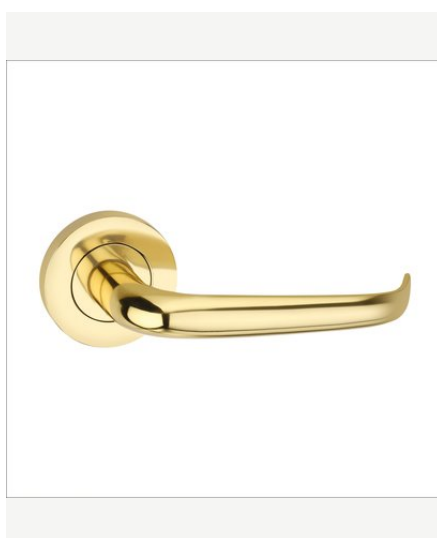

IB404
On Plate

IB406
On Plate

IB407
On Plate

IB408
On Plate

IB409
On Plate

ZINC MORTICE HANDLES

Rose Series

IB501
On Rose

IB502
On Rose

IB503
On Rose

IB504
On Rose

IB505
On Rose

IB506
On Rose

IB507
On Rose

IB508
On Rose

IB509
On Rose

ZINC MORTICE HANDLES

Rose Series — Continued

IB510
On Rose

IB511
On Rose

IB512
On Rose

IB513
On Rose

IB514
On Rose

IB515
On Rose

IB516
On Rose

IB517
On Rose

IB518
On Rose

BRASS COLLECTION

Pull Handles & Door Knockers

BRASS PULL HANDLES

IB431

IB432