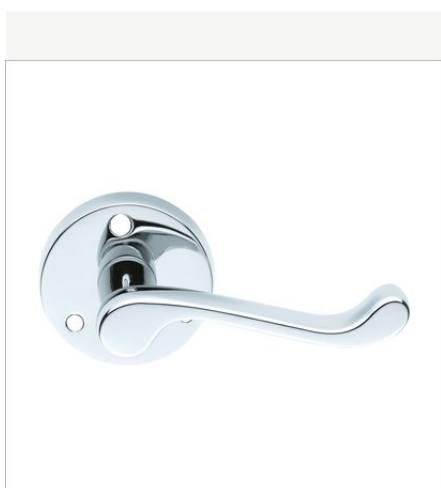

IB504
On Rose