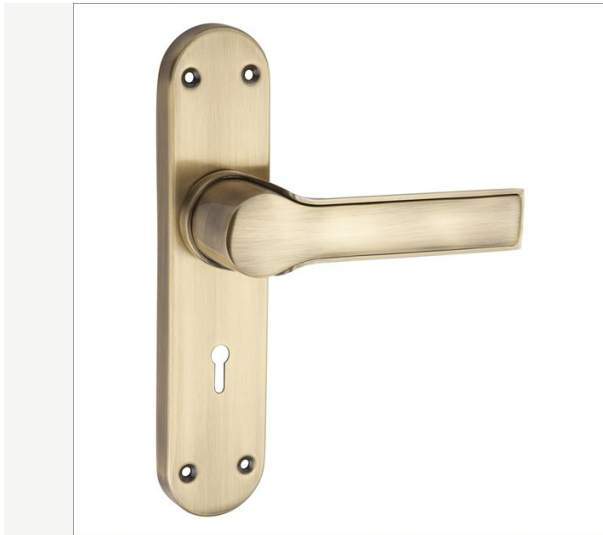

DOLBEAR
Satin Black Finish

DOLBEAR
Rose Gold Finish

FLEX
Premium Door Kit

PULL HANDLES

Neno & Octa Series

NENO
Pull Handle

OCTA
Satin Nickel

OCTA
Antique Brass

OCTA
Rose Gold

RUDRA
Antique Brass

RUDRA
Satin Nickel

RUDRA
Rose Gold

RUDRA
Black Nickel

MORTICE HANDLES

Nora & Joon Series

NORA
On Rose

NORA
On Plate

JOON
On Rose

JOON
On Plate

MORTICE HANDLES

Glory - Neon - Octa - Optic

GLORY

NEON

OCTA

OPTIC

MORTICE LOCK
Body Assembly

MORTICE LOCK
Internal View

ZINC MORTICE HANDLES

Plate Series

IB401
On Plate

IB402
On Plate

IB403
On Plate