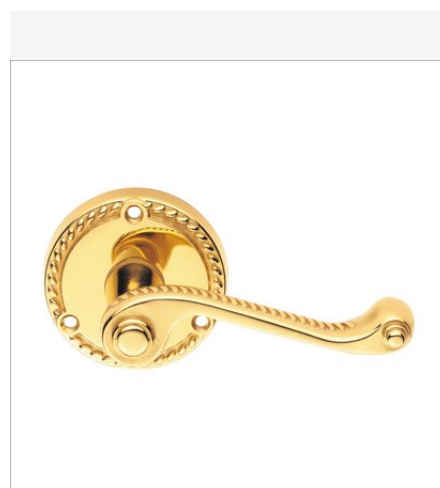

OPTIC

MORTICE LOCK
Body Assembly

MORTICE LOCK
Internal View

ZINC MORTICE HANDLES

Plate Series

IB401
On Plate

IB402
On Plate

IB403
On Plate

IB404
On Plate

IB406
On Plate

IB407
On Plate

IB408
On Plate

IB409
On Plate

ZINC MORTICE HANDLES

Rose Series

IB501
On Rose

IB502
On Rose

IB503
On Rose

IB504
On Rose

IB505
On Rose

IB506
On Rose

IB507
On Rose

IB508
On Rose

IB509
On Rose

ZINC MORTICE HANDLES

Rose Series — Continued

IB510
On Rose

IB511
On Rose

IB512
On Rose

IB513
On Rose

IB514
On Rose

IB515
On Rose