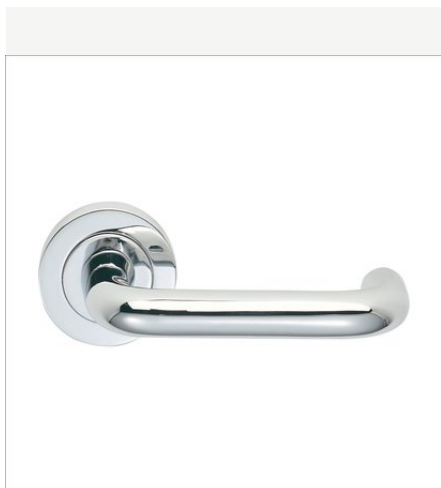

OPTIC

MORTICE LOCK
Body Assembly

MORTICE LOCK
Internal View

ZINC MORTICE HANDLES

Plate Series

IB401
On Plate

IB402
On Plate

IB403
On Plate

IB404
On Plate

IB406
On Plate

IB407
On Plate

IB408
On Plate

IB409
On Plate

ZINC MORTICE HANDLES

Rose Series

IB501
On Rose