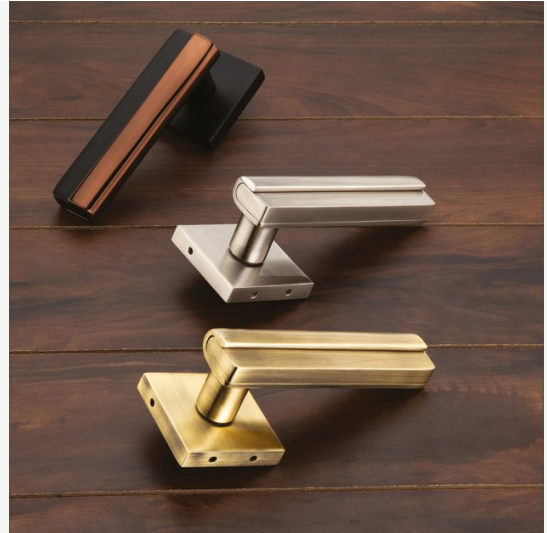

OCTA
Rose Gold

RUDRA
Antique Brass

RUDRA
Satin Nickel

RUDRA
Rose Gold

RUDRA
Black Nickel

MORTICE HANDLES

Nora & Joon Series

NORA
On Rose

NORA
On Plate

JOON
On Rose

JOON
On Plate

MORTICE HANDLES

Glory - Neon - Octa - Optic

GLORY

NEON

OCTA

OPTIC

MORTICE LOCK
Body Assembly

MORTICE LOCK
Internal View

ZINC MORTICE HANDLES

Plate Series

IB401
On Plate

IB402
On Plate

IB403
On Plate