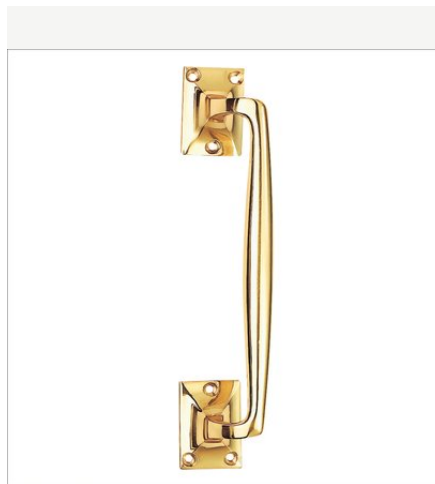

ZINC MORTICE HANDLES

Rose Series — Continued

IB510
On Rose

IB511
On Rose

IB512
On Rose

IB513
On Rose

IB514
On Rose

IB515
On Rose

IB516
On Rose

IB517
On Rose

IB518
On Rose

BRASS COLLECTION

Pull Handles & Door Knockers

BRASS PULL HANDLES

IB431

IB432

IB433

DOOR KNOCKERS

IB450

IB451

IB452

IB453

IB454

IB455