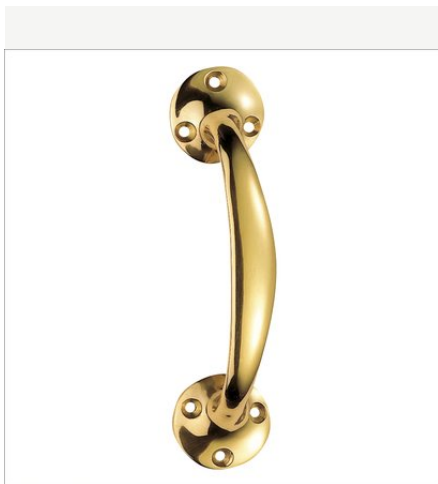

ZINC MORTICE HANDLES

Rose Series — Continued

IB510
On Rose

IB511
On Rose

IB512
On Rose

IB513
On Rose

IB514
On Rose

IB515
On Rose

IB516
On Rose

IB517
On Rose

IB518
On Rose

BRASS COLLECTION

Pull Handles & Door Knockers

BRASS PULL HANDLES

IB431

IB432