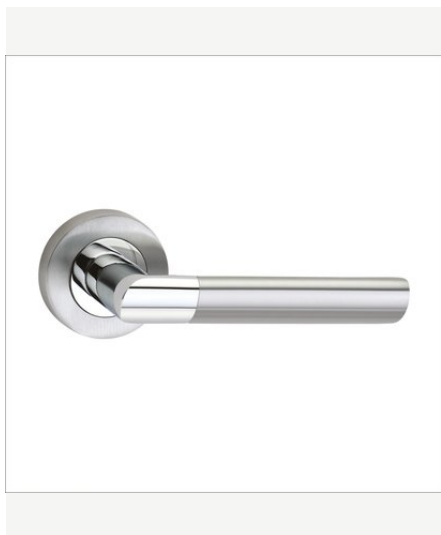

ZINC MORTICE HANDLES

Rose Series — Continued

IB510
On Rose