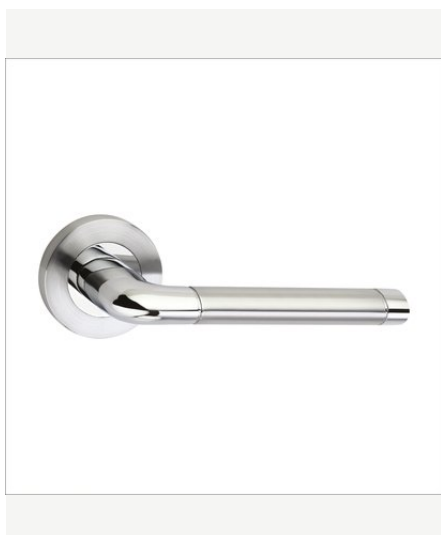

ZINC MORTICE HANDLES

Rose Series — Continued

IB510
On Rose

IB511
On Rose

IB512
On Rose

IB513
On Rose

IB514
On Rose

IB515
On Rose

IB516
On Rose

IB517
On Rose

IB518
On Rose

BRASS COLLECTION

Pull Handles & Door Knockers

BRASS PULL HANDLES

IB431

IB432