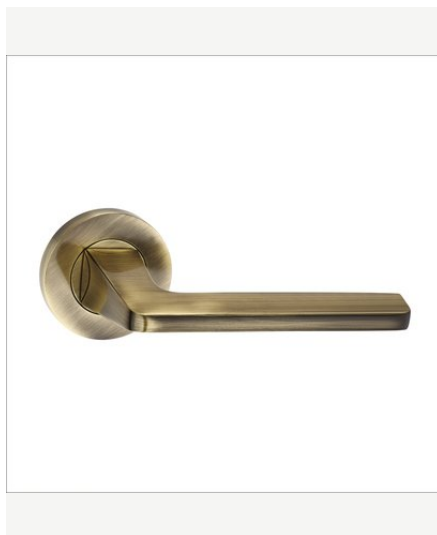

OPTIC

MORTICE LOCK
Body Assembly

MORTICE LOCK
Internal View

ZINC MORTICE HANDLES

Plate Series

IB401
On Plate

IB402
On Plate

IB403
On Plate

IB404
On Plate

IB406
On Plate

IB407
On Plate

IB408
On Plate

IB409
On Plate

ZINC MORTICE HANDLES

Rose Series

IB501
On Rose

IB502
On Rose

IB503
On Rose

IB504
On Rose

IB505
On Rose

IB506
On Rose

IB507
On Rose

IB508
On Rose

IB509
On Rose

ZINC MORTICE HANDLES

Rose Series — Continued

IB510
On Rose

IB511
On Rose

IB512
On Rose

IB513
On Rose

IB514
On Rose

IB515
On Rose