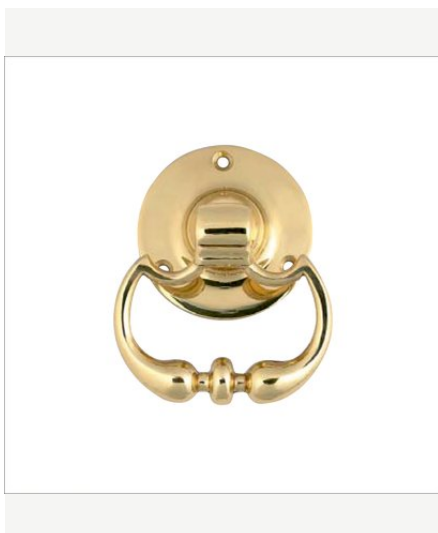

IB516
On Rose

IB517
On Rose

IB518
On Rose

BRASS COLLECTION

Pull Handles & Door Knockers

BRASS PULL HANDLES

IB431

IB432

IB433

DOOR KNOCKERS

IB450

IB451

IB452

IB453

IB454

IB455